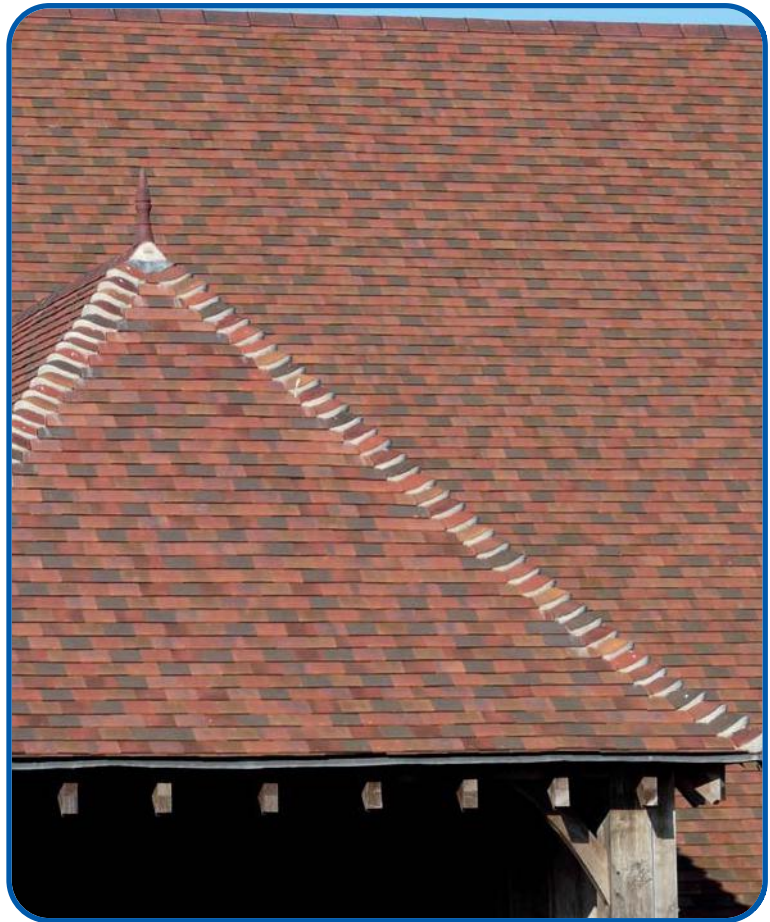

Exclusive Phalempin Mixes

Eye-catching mixes to enhance your roof

THE BERKSHIRE MIX

This five tile mix was used to roof a period barn in Cambridgeshire, creating a traditional classic finish indigenous with the local area.

- Val de Seine
- Amber
- Rustic Red
- Volcano
- Weathered

THE FELSHAM MIX

This new mix was created by using the varied colour tones of three popular Phalempin tiles, creating a lovely contrasting effect with a quality finish enhancing the beautiful Suffolk village of Felsham.

- Val de Seine
- Rustic Red
- Volcano