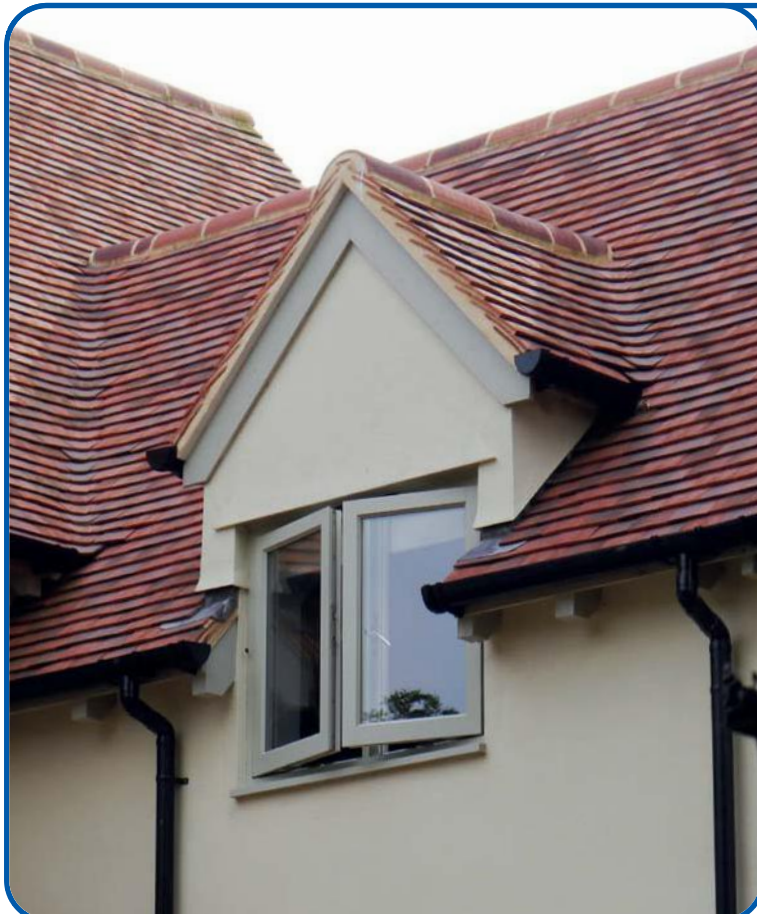

Exclusive Phalempin Mixes

Eye-catching mixes to enhance your roof

THE BERKSHIRE MIX

This five tile mix was used to roof a period barn in Cambridgeshire, creating a traditional classic finish indigenous with the local area.

- Val de Seine
- Amber
- Rustic Red
- Volcano
- Weathered

THE FELSHAM MIX

This new mix was created by using the varied colour tones of three popular Phalempin tiles, creating a lovely contrasting effect with a quality finish enhancing the beautiful Suffolk village of Felsham.

- Val de Seine
- Rustic Red
- Volcano